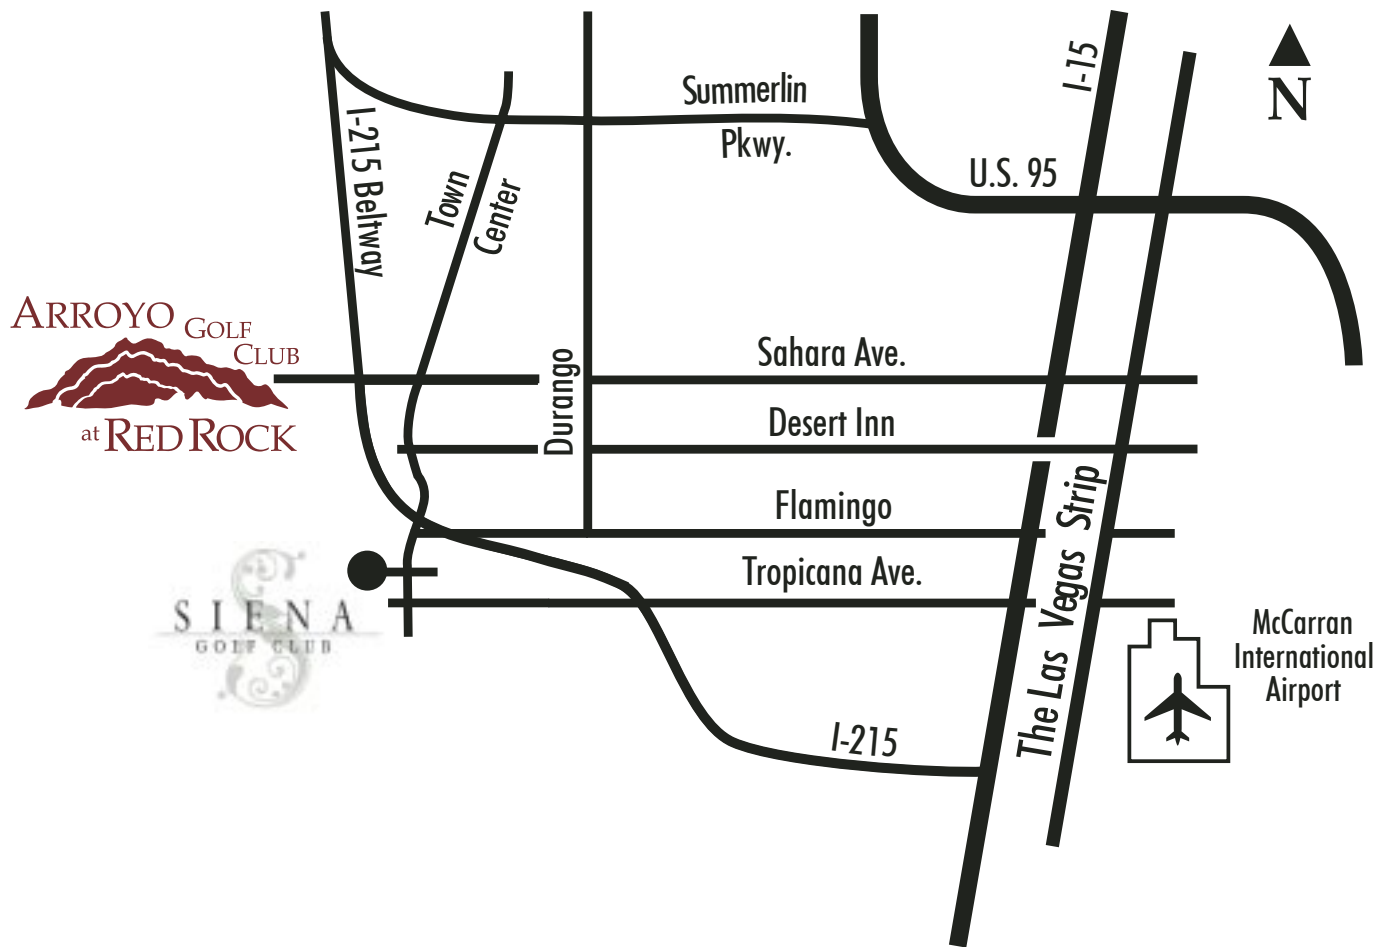

SIENA GOLF CLUB LOCATION MAP

From Las Vegas Strip:

Head South on Las Vegas Blvd. and take the first right after Vacation Village Casino onto I-215 West. Take I-215 West approx. 12 miles to Town Center Drive. Turn left (South) on Town Center Drive, a short drive to Siena Monte Avenue, and then turn left.

From I-15 to I-215:

Take I-15 South to I-215 West. Take I-215 West approx. 11 miles to Town Center Drive. Turn left (South) on Town Center Drive, a short drive to Siena Monte Avenue, and then turn left.

From McCarran Int'l Airport:

Follow signs to I-215 West approx. 13 miles to Town Center Drive. Turn left (South) on Town Center Drive, a short drive to Siena Monte Avenue, and then turn left.

From Las Vegas Strip via I-15 to I-95:

Follow directions to I-15 North. Take I-15 North to I-95 North to Summerlin Parkway. Take Summerlin Parkway to I-215 South. Continue driving South on I-215 to Town Center Drive and then turn right (South) on Town Center Drive, a short drive to Siena Monte Avenue, and then turn left.